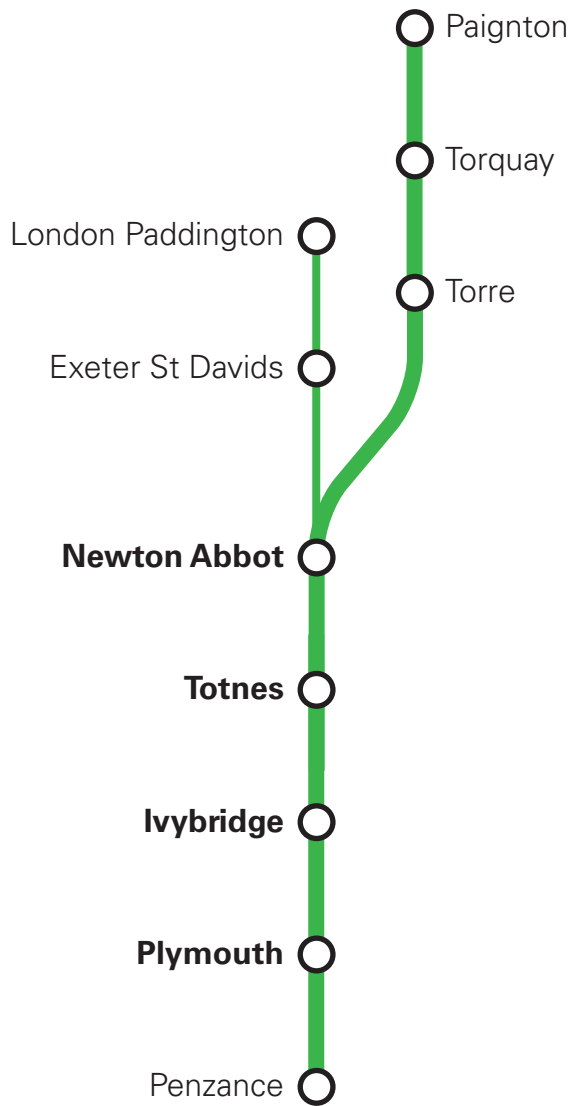

Great
Western
Railway

D4

Train Times

10 December 2023
to 1 June 2024

Check before you travel.

[GWR.com/check](https://www.gwr.com/check)

Search for **GWR** in your app store

This timetable shows trains from Paignton, Torquay and Newton Abbot to Totnes, Ivybridge and Plymouth.